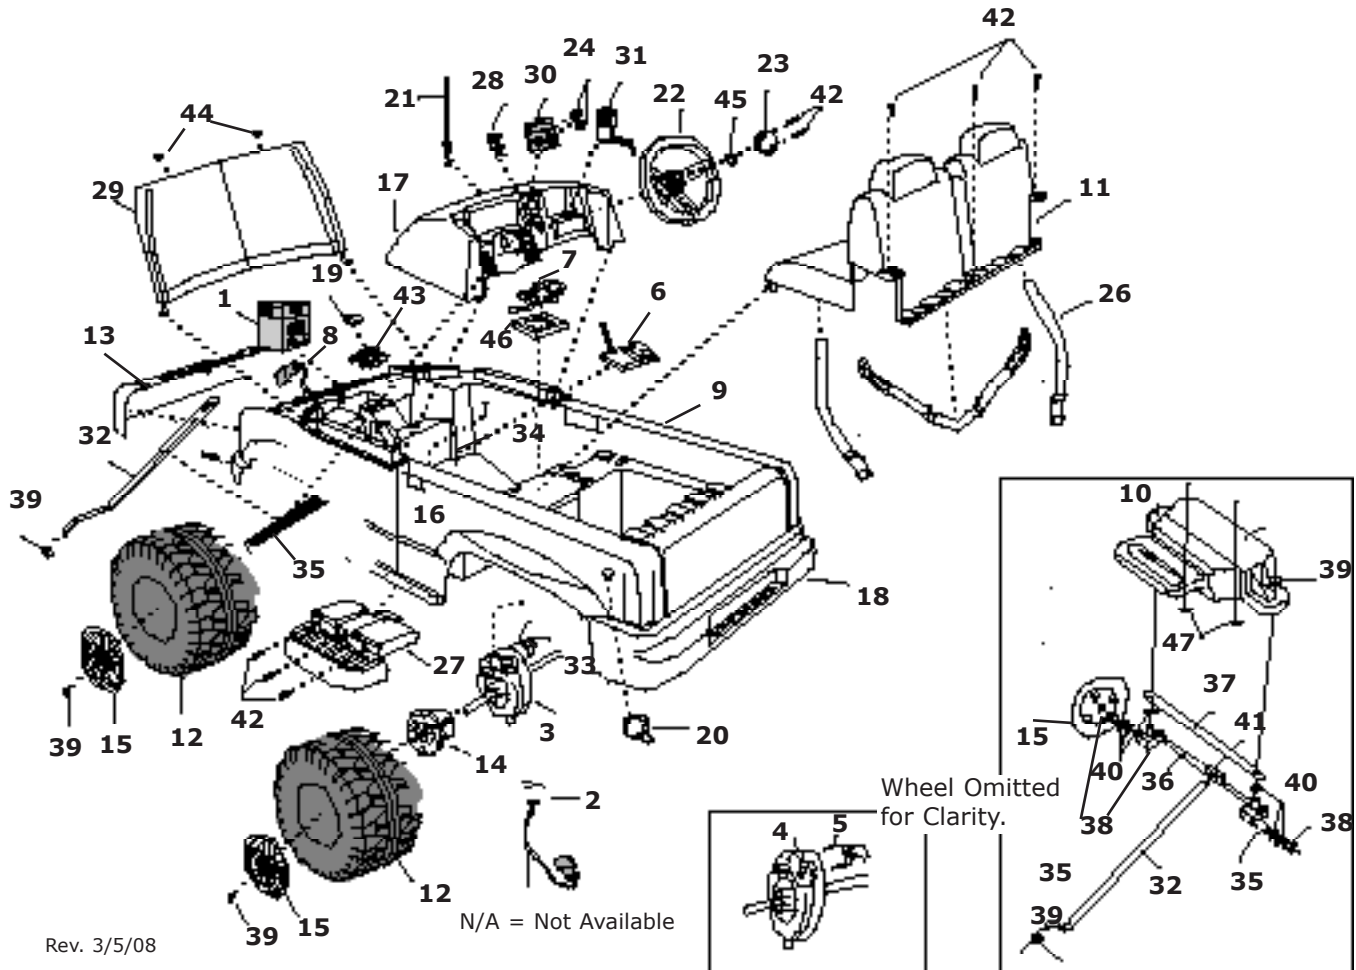

Age Range: 3-7 Yrs.
Weight Limit: 130 Lbs.
Surfaces: Hard and Grass
Speed: 2.5 MPH Forward/Reverse
5.0 MPH Forward
Colors: Silver
Intro: 4-00
Suggested Retail: $299.99
Box Dimensions: 22x34x60
Warranty: One Year Vehicle
6 Months Battery

74310-9993

Chevy Silverado Truck

Advanced Series 12 Volt

Rev. 3/5/08

Item No.	Description	Part No.	Qty. Item	Part	No. Qty.	Description	No.				
Working / Electrical Parts				21	Antenna	75597-2349	1	44	Tree Lock Fastener	74310-2199	2
1	12V Battery	00801-0638	1	22	Steering Wheel	74310-2319	1	45	.354 cap nut	0801-0604	1
2	12 Volt Charger	00801-0972	1	23	Steering Wheel Button	74310-2329	1	46	Shifter cover plate	74310-2239	1
3	#7 Motor GearBox Assy. 74310-9519		2	24	Dash Knob	74310-2709	2	47.	Front Module Screws N/A	0801-0258	2
4	#7 Gearbox 74310-9529		2	26	Seat Belt	74310-5339	1	PARTS NOT SHOWN			
5	Motor w/Pinion 00968-2701		2	27	Side Step (Set)	74310-9159	1	Literature Bag	74310-9029	1	
6	Footboard Assembly footswitch	74310-9289	1	28	Key Housing	74310-9369	1	Owners Manual	74310-0920	1	
7	Shifter Assembly	74310-9239	1	29	Hood Assembly	3800-6884	1	Large Parts Bag	74310-9039A	1	
8	Wiring Harness 74310-9799		1	30	Knob Plate	74310-2719	1	Hardware Bag	74310-9279A	1	
Plastic Parts				31	Microphone	74310-9479	1	Decal Sheet	74310-0300	1	
9	Vehicle Body (NA)	74310-2109	1	Hardware				Decal - Widshield	74310-0320	1	
10	Front Module	74460-2019	1	32	Steering Column	74310-4239	1	Decal - Mylar	74310-6019	1	
11	Seat	74310-2309	1	33	Rear Axle	74310-4519	1	Footswitch	00801-0933	1	
12	Wheel	74460-2459	4	34	Channel cover	74310-2279	1	Adhesive Clip	0801-0313	1	
13	Grill	74310-2139	1	35	Front Axle	74440-4509	1	Control Switch			
14	Driver (10 Rib)	74460-2249	1	36	Steering Linkage	74440-9419A	1	(shifter/rocker) 00801-0923	1		
15	Hubcap	74460-6579	4	37	Cross Bar	74460-4419	1				
16	PW Emblem	74460-9069	1	38	Bushing (Axle)	74550-2689	2				
17	Cab	74310-2129	1	39	.437 Cap Nut	0801-0226	6				
18	Bumper	74310-2179	1	40	7/16 Washer	0801-0196	4				
19	Battery RetainerCap	74310-2519	1	41	Nylock Nut	0801-0601	2				
20	Gas Cap	74310-2089	1	42	Screw	0912-8001	14				
				43	Battery Retainer Box Assy.	74020-9819	1				

Bold and Underlined parts are to be purchased and installed by Service Centers only. These items may not be sold directly to consumers by Service Centers or Fisher-Price.